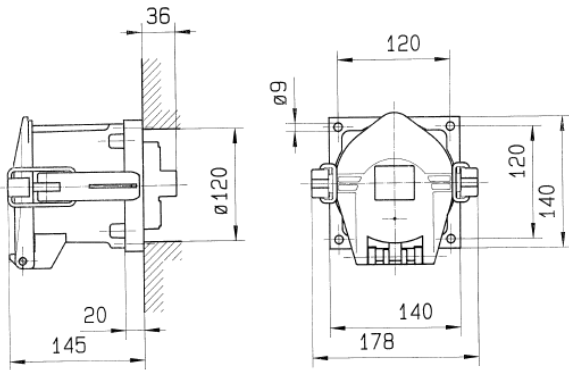

## Technical Details

Panel mounted receptacle	75322
Ampere	250A
Number of poles	4p
Clock position	7h
Nominal voltage AC	500V
Nominal frequency	50 - 60 Hz
Protection type IP	IP67
Contact carrier	silver plated contacts, highly heat resistant contact carrier
X-CONTACT	no
Connection	cage terminals
Contact screw drive	allen key
Pilot contact	2 pilot contacts
Pilot contact switch	no
Flange dimensions	140 x 140 mm
Hole spacings	120 x 120 mm
Insertion direction	straight
Highly resistant to chemicals	no
Military version	no
Tightening torque connection terminal	8 Nm
Strip length jacket	150 mm
Strip length solid conductor	30 mm
Conductor cross-section min.	35 mm <sup>2</sup>
Conductor cross-section max.	150 mm <sup>2</sup>
Conductor cross-section pilot max.	4 mm <sup>2</sup>

# Dimensional Drawing

Drawing  
1 MB 384

Dim. in mm