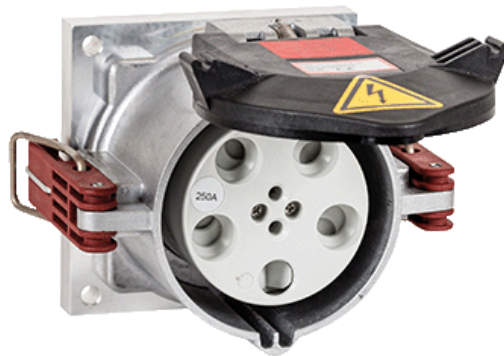

Panel mounted receptacle

Part number: 75246

MENNEKES
Elektrotechnik GmbH & Co. KG

Aloys-Mennekes-Straße 1
57399 Kirchhundem
GERMANY

www.MENNEKES.org

Product Description

- EcoLine
- aluminium enclosure
- nickel plated contacts, highly heat resistant contact carrier
- straight insertion direction
- sea water products are available on request
- if required, pilot cables can be introduced separately into enclosures, please add "PK" to the part number

Technical Details

Panel mounted receptacle	75246
Ampere	200A
Number of poles	5p
Clock position	6h
Nominal voltage AC	400V
Nominal frequency	50 - 60 Hz
Protection type IP	IP67
Contact carrier	nickel plated contacts, highly heat resistant contact carrier
X-CONTACT	no
Connection	cage terminals
Contact screw drive	allen key
Pilot contact	2 pilot contacts
Pilot contact switch	no
Flange dimensions	140 x 140 mm
Hole spacings	120 x 120 mm
Insertion direction	straight
Highly resistant to chemicals	no
Military version	no
Tightening torque connection terminal	8 Nm
Strip length jacket	150 mm
Strip length solid conductor	30 mm
Conductor cross-section min.	35 mm ²
Conductor cross-section max.	150 mm ²
Conductor cross-section pilot max.	4 mm ²

Panel mounted receptacle	75246
Weight (net)	3200 g
Packaging unit	1 pcs
Quantity per pallet	132 pcs
EAN / identification number	4015394055624

Permissible ambient conditions

	Min.	Max.
Permissible ambient temperature	-40 °C	100 °C