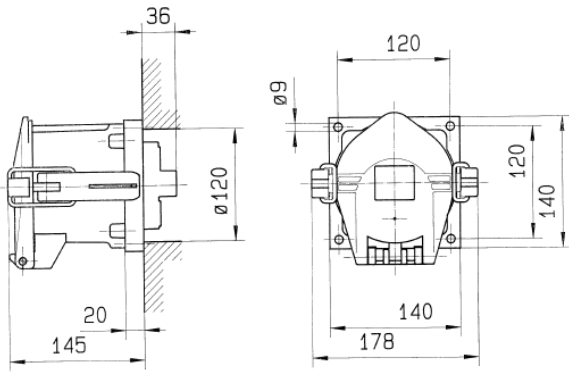

Technical Details

Panel mounted receptacle	75246
Ampere	200A
Number of poles	5p
Clock position	6h
Nominal voltage AC	400V
Nominal frequency	50 - 60 Hz
Protection type IP	IP67
Contact carrier	nickel plated contacts, highly heat resistant contact carrier
X-CONTACT	no
Connection	cage terminals
Contact screw drive	allen key
Pilot contact	2 pilot contacts
Pilot contact switch	no
Flange dimensions	140 x 140 mm
Hole spacings	120 x 120 mm
Insertion direction	straight
Highly resistant to chemicals	no
Military version	no
Tightening torque connection terminal	8 Nm
Strip length jacket	150 mm
Strip length solid conductor	30 mm
Conductor cross-section min.	35 mm ²
Conductor cross-section max.	150 mm ²
Conductor cross-section pilot max.	4 mm ²

Panel mounted receptacle	75246
Weight (net)	3200 g
Packaging unit	1 pcs
Quantity per pallet	132 pcs
EAN / identification number	4015394055624

Permissible ambient conditions

	Min.	Max.
Permissible ambient temperature	-40 °C	100 °C

Dimensional Drawing

Drawing
1 MB 384

Dim. in mm